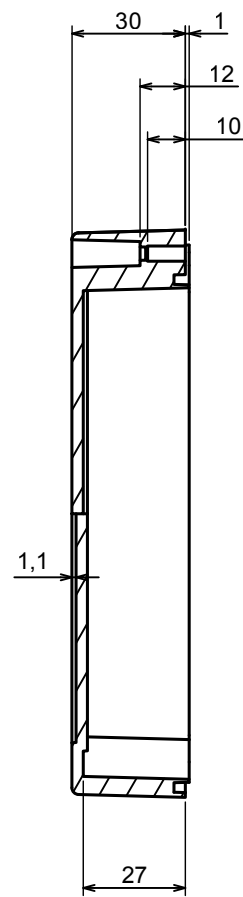

Typ: 60.0 x 100.0 x 150.0 mm

A |

All rights reserved, Copyright Kradex 2019

Product model Enclosure ZP150.100.60U TM - Assembly

Format: A3 Material: PC, ABS

Scale 1:2 Tolerance: +/- 0.5

B (1:1)

A-A

C (1:1)

C

All rights reserved, Copyright Kradox 2019

Product model: Enclosure ZP150.100.60U TM - Base ZP150.100.30U TM

Format: A3 Material: PC, ABS

Scale 1:2 Tolerance: +/- 0.5

A |

A |

A-A

All rights reserved, Copyright Kradox 2019

Product model

Enclosure ZP150.100.60U TM - Cover ZP150.100.30

Format: A3

Material: PC, ABS

Scale 1:2

Tolerance: +/- 0.5