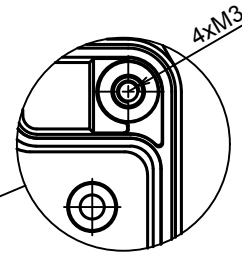

Typ: 60.0 x 100.0 x 150.0 mm

A |

All rights reserved, Copyright Kradex 2019

Product model Enclosure ZP150.100.60U TM - Assembly

Format: A3 Material: PC, ABS

Scale 1:2 Tolerance: +/- 0.5

B (1:1)

A-A

C (1:1)

C

All rights reserved, Copyright Kradox 2019

Product model: Enclosure ZP150.100.60U TM - Base ZP150.100.30U TM

Format: A3 Material: PC, ABS

Scale 1:2 Tolerance: +/- 0.5

A |

A |

A-A

All rights reserved, Copyright Kradox 2019

Product model

Enclosure ZP150.100.60U TM - Cover ZP150.100.30

Format: A3

Material: PC, ABS

Scale 1:2

Tolerance: +/- 0.5