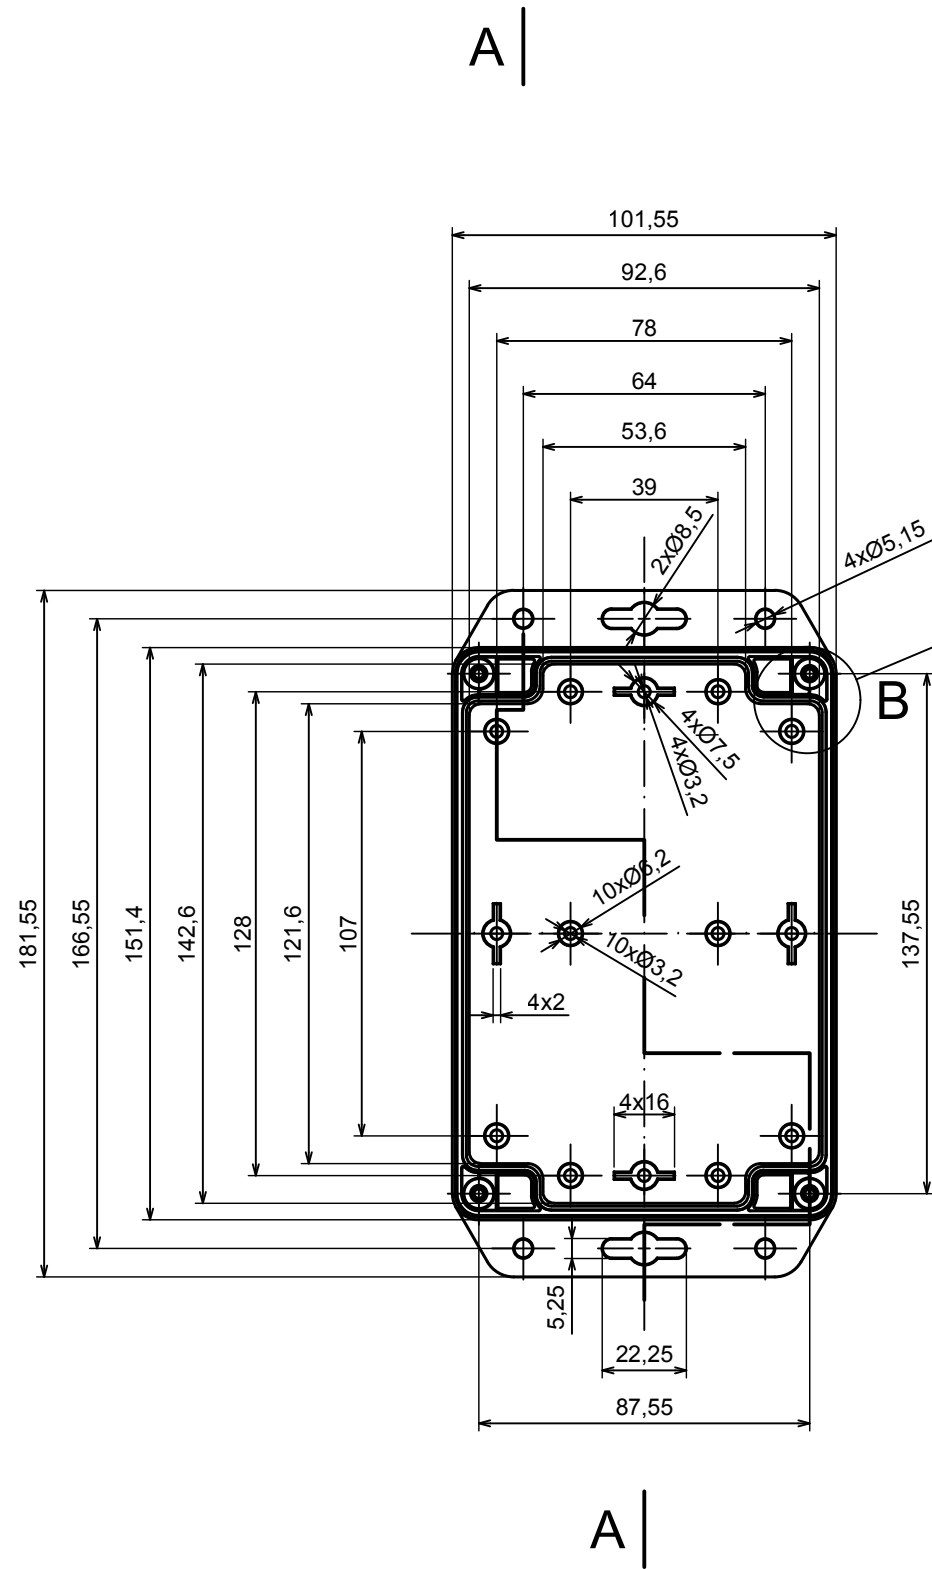

Typ: 60.0 x 100.0 x 150.0 mm

A |

All rights reserved, Copyright Kradex 2019

Product model Enclosure ZP150.100.60U TM - Assembly

Format: A3 Material: PC, ABS

Scale 1:2 Tolerance: +/- 0.5

B (1:1)

A-A

C (1:1)

C

All rights reserved, Copyright Kradox 2019

Product model: Enclosure ZP150.100.60U TM - Base ZP150.100.30U TM

Format: A3 Material: PC, ABS

Scale 1:2 Tolerance: +/- 0.5

A |

A |

A-A

All rights reserved, Copyright Kradox 2019

Product model

Enclosure ZP150.100.60U TM - Cover ZP150.100.30

Format: A3

Material: PC, ABS

Scale 1:2

Tolerance: +/- 0.5