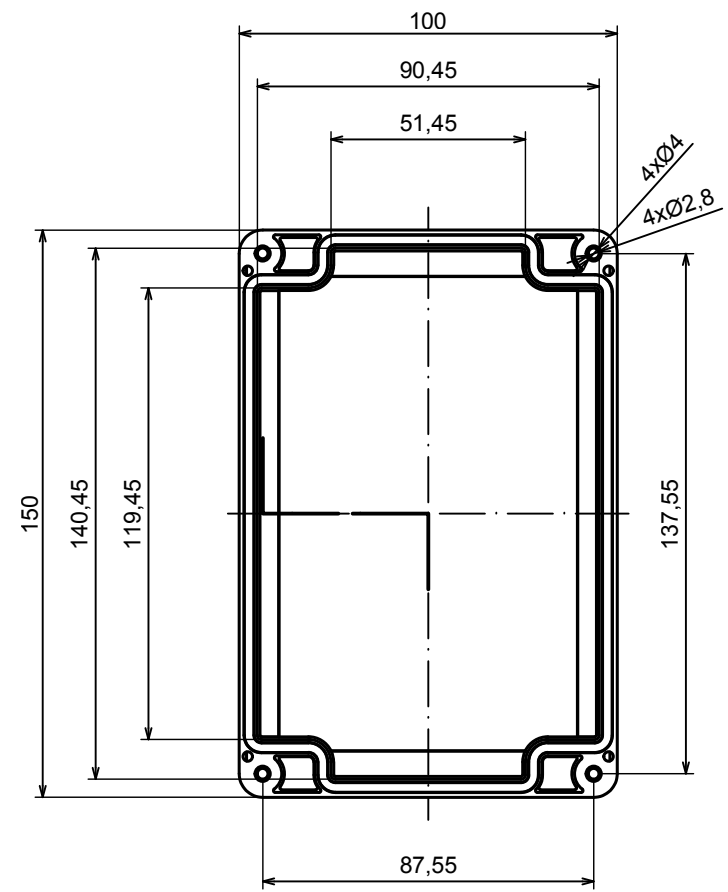

Typ: 60.0 x 100.0 x 150.0 mm

A |

All rights reserved, Copyright Kradex 2019

Product model Enclosure ZP150.100.60U TM - Assembly

Format: A3 Material: PC, ABS

Scale 1:2 Tolerance: +/- 0.5

B (1:1)

A-A

C (1:1)

C

All rights reserved, Copyright Kradox 2019

Product model: Enclosure ZP150.100.60U TM - Base ZP150.100.30U TM

Format: A3 Material: PC, ABS

Scale 1:2 Tolerance: +/- 0.5

A |

A |

A-A

All rights reserved, Copyright Kradox 2019

Product model

Enclosure ZP150.100.60U TM - Cover ZP150.100.30

Format: A3

Material: PC, ABS

Scale 1:2

Tolerance: +/- 0.5