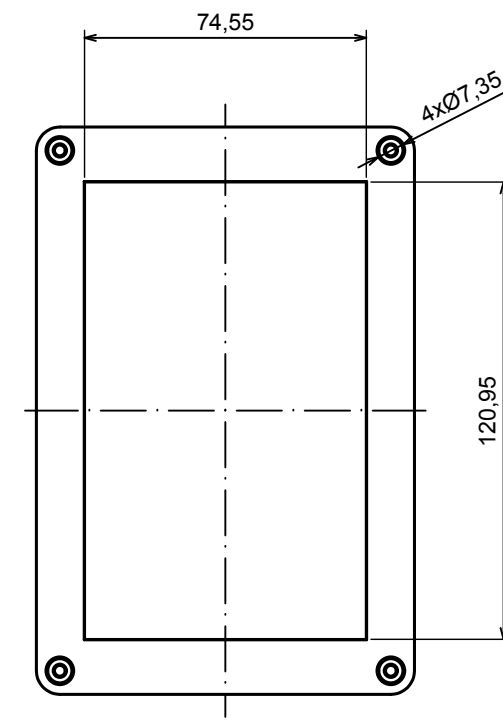

Typ: 60.0 x 100.0 x 150.0 mm

A |

All rights reserved, Copyright Kradex 2019

Product model Enclosure ZP150.100.60U TM - Assembly

Format: A3 Material: PC, ABS

Scale 1:2 Tolerance: +/- 0.5

B (1:1)

A-A

C (1:1)

C

All rights reserved, Copyright Kradox 2019

Product model: Enclosure ZP150.100.60U TM - Base ZP150.100.30U TM

Format: A3 Material: PC, ABS

Scale 1:2 Tolerance: +/- 0.5

A |

A |

A-A

All rights reserved, Copyright Kradox 2019

Product model

Enclosure ZP150.100.60U TM - Cover ZP150.100.30

Format: A3

Material: PC, ABS

Scale 1:2

Tolerance: +/- 0.5