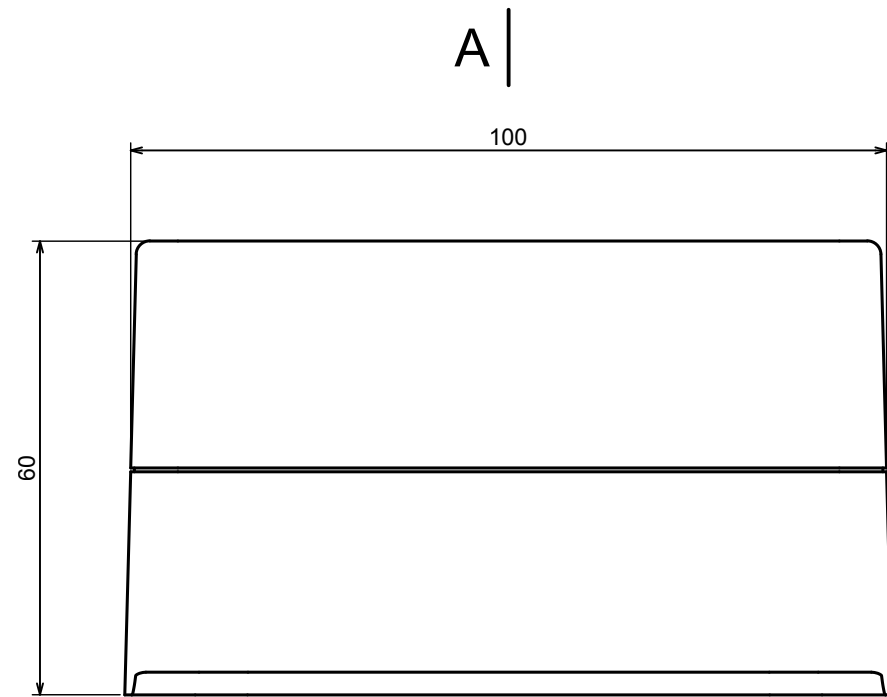

Typ: 60.0 x 100.0 x 150.0 mm

A |

All rights reserved, Copyright Kradex 2019

Product model Enclosure ZP150.100.60U TM - Assembly

Format: A3 Material: PC, ABS

Scale 1:2 Tolerance: +/- 0.5

B (1:1)

A-A

C (1:1)

C

All rights reserved, Copyright Kradox 2019

Product model: Enclosure ZP150.100.60U TM - Base ZP150.100.30U TM

Format: A3 Material: PC, ABS

Scale 1:2 Tolerance: +/- 0.5

A |

A |

A-A

All rights reserved, Copyright Kradox 2019

Product model

Enclosure ZP150.100.60U TM - Cover ZP150.100.30

Format: A3

Material: PC, ABS

Scale 1:2

Tolerance: +/- 0.5