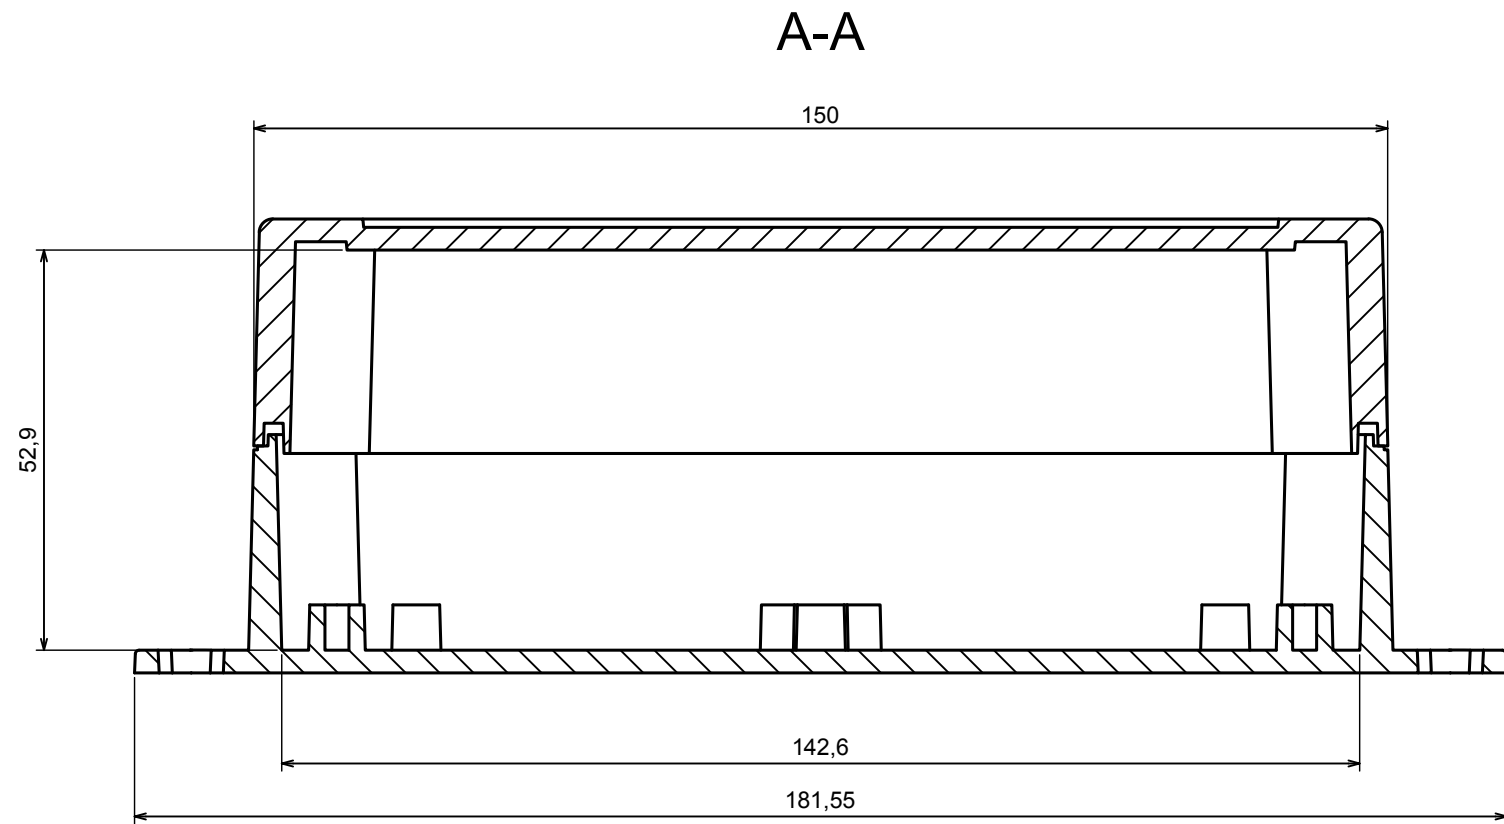

Typ: 60.0 x 100.0 x 150.0 mm

A |

All rights reserved, Copyright Kradex 2019

Product model Enclosure ZP150.100.60U TM - Assembly

Format: A3 Material: PC, ABS

Scale 1:2 Tolerance: +/- 0.5

B (1:1)

A-A

C (1:1)

C

All rights reserved, Copyright Kradox 2019

Product model: Enclosure ZP150.100.60U TM - Base ZP150.100.30U TM

Format: A3 Material: PC, ABS

Scale 1:2 Tolerance: +/- 0.5

A |

A |

A-A

All rights reserved, Copyright Kradox 2019

Product model

Enclosure ZP150.100.60U TM - Cover ZP150.100.30

Format: A3

Material: PC, ABS

Scale 1:2

Tolerance: +/- 0.5