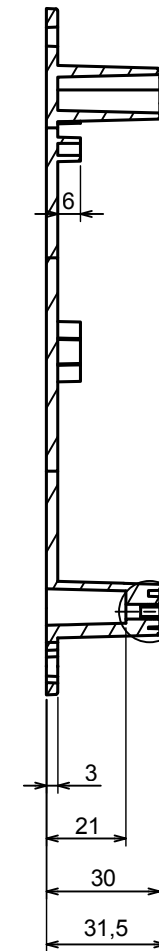

Typ: 60.0 x 100.0 x 150.0 mm

A |

All rights reserved, Copyright Kradex 2019

Product model Enclosure ZP150.100.60U TM - Assembly

Format: A3 Material: PC, ABS

Scale 1:2 Tolerance: +/- 0.5

B (1:1)

A-A

C (1:1)

C

All rights reserved, Copyright Kradox 2019

Product model: Enclosure ZP150.100.60U TM - Base ZP150.100.30U TM

Format: A3 Material: PC, ABS

Scale 1:2 Tolerance: +/- 0.5

A |

A |

A-A

All rights reserved, Copyright Kradox 2019

Product model

Enclosure ZP150.100.60U TM - Cover ZP150.100.30

Format: A3

Material: PC, ABS

Scale 1:2

Tolerance: +/- 0.5