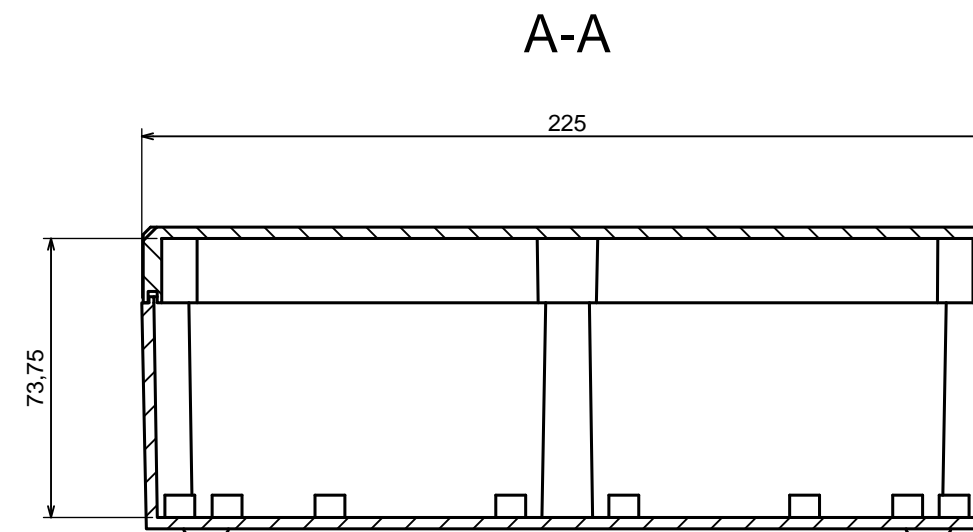

Typ: 79.8 x 174.8 x 225.0 mm

All rights reserved, Copyright Kradex 2016

Product model Enclosure Z90 - assembly

Format: A3 Material: PS, ABS

Scale 1:2 Tolerance: +/- 0.5

All rights reserved, Copyright Kradox 2016

Product model Enclosure Z90 - base

Format: A3 Material: PS, ABS

Scale 1:2 Tolerance: +/- 0.5

All rights reserved, Copyright Kradox 2016		
Product model	Enclosure Z90 - cover	
Format: A3	Material: PS, ABS	
Scale 1:2	Tolerance: +/- 0.5	