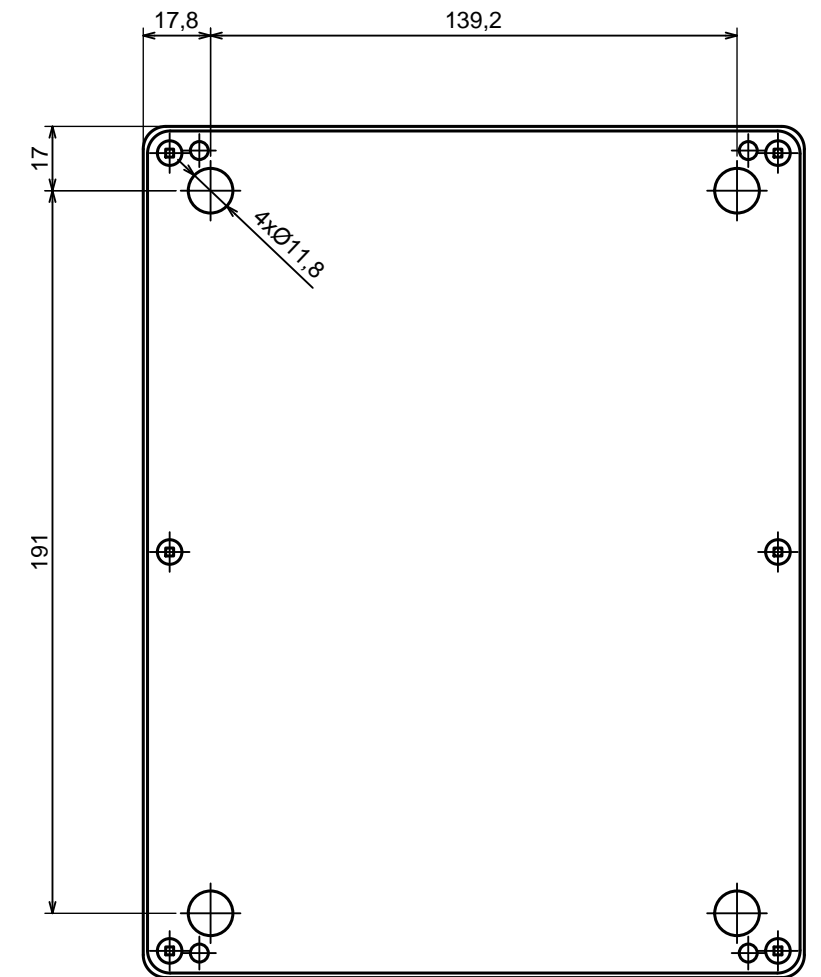

Typ: 79.8 x 174.8 x 225.0 mm

All rights reserved, Copyright Kradex 2016

Product model Enclosure Z90 - assembly

Format: A3 Material: PS, ABS

Scale 1:2 Tolerance: +/- 0.5

All rights reserved, Copyright Kradox 2016

Product model Enclosure Z90 - base

Format: A3 Material: PS, ABS

Scale 1:2 Tolerance: +/- 0.5

All rights reserved, Copyright Kradox 2016		
Product model	Enclosure Z90 - cover	
Format: A3	Material: PS, ABS	
Scale 1:2	Tolerance: +/- 0.5	