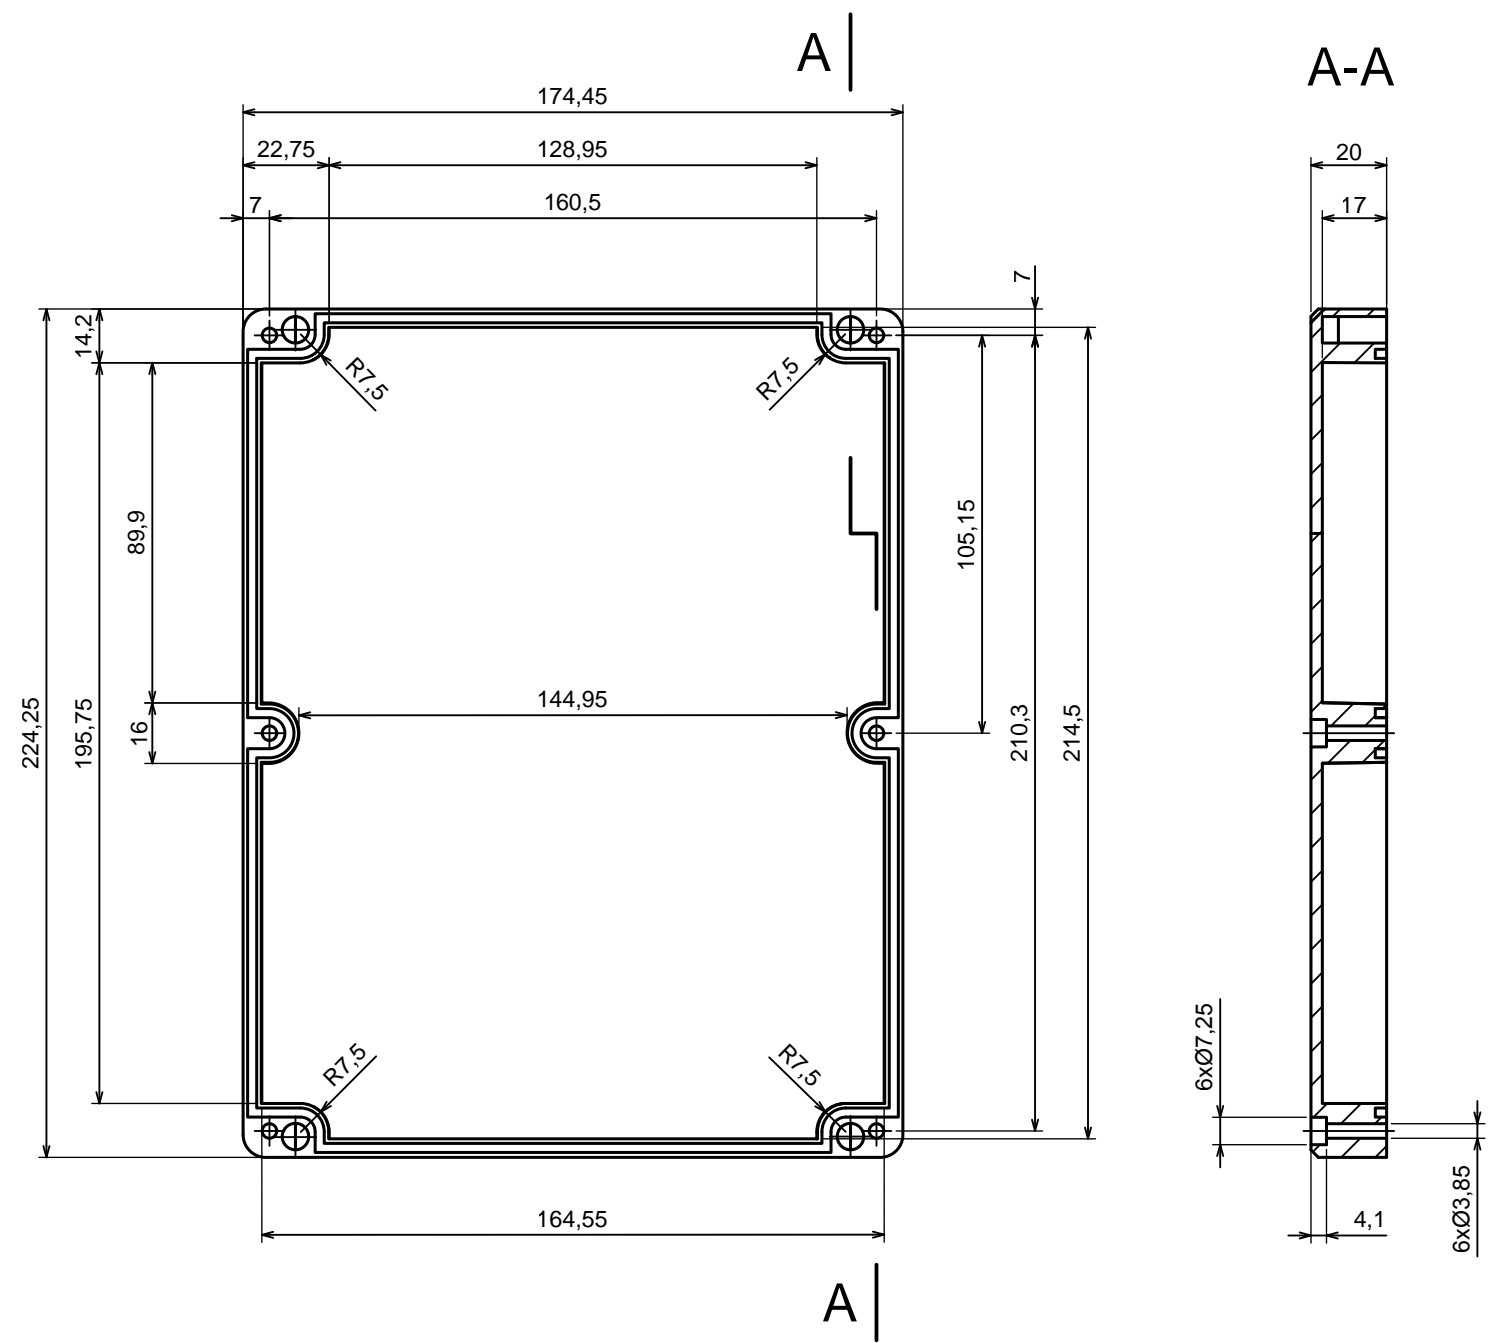

Typ: 79.8 x 174.8 x 225.0 mm

All rights reserved, Copyright Kradex 2016

Product model Enclosure Z90 - assembly

Format: A3 Material: PS, ABS

Scale 1:2 Tolerance: +/- 0.5

All rights reserved, Copyright Kradox 2016

Product model Enclosure Z90 - base

Format: A3 Material: PS, ABS

Scale 1:2 Tolerance: +/- 0.5

All rights reserved, Copyright Kradox 2016		
Product model	Enclosure Z90 - cover	
Format: A3	Material: PS, ABS	
Scale 1:2	Tolerance: +/- 0.5	