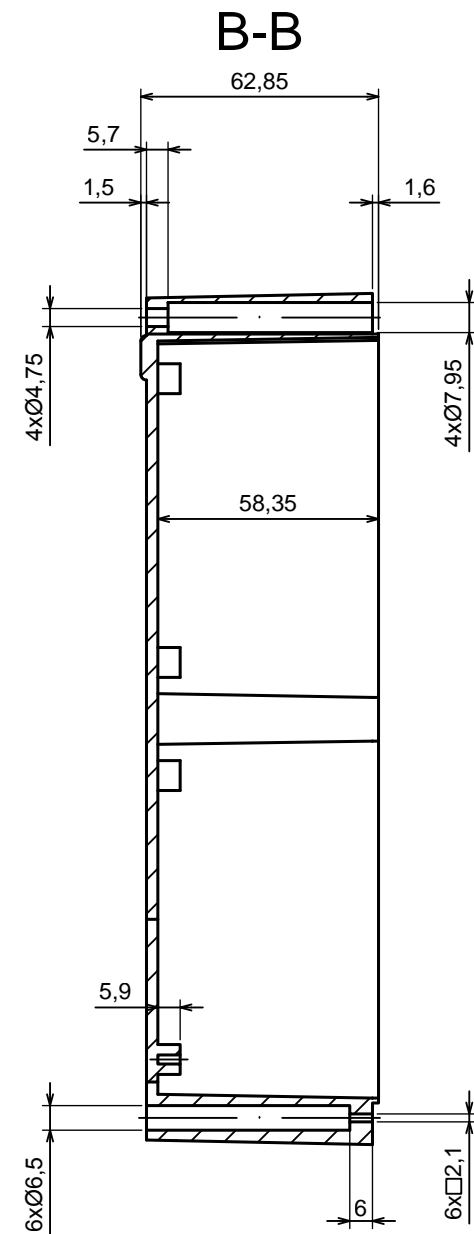

Typ: 79.8 x 174.8 x 225.0 mm

All rights reserved, Copyright Kradex 2016

Product model Enclosure Z90 - assembly

Format: A3 Material: PS, ABS

Scale 1:2 Tolerance: +/- 0.5

All rights reserved, Copyright Kradox 2016

Product model Enclosure Z90 - base

Format: A3 Material: PS, ABS

Scale 1:2 Tolerance: +/- 0.5

All rights reserved, Copyright Kradox 2016		
Product model	Enclosure Z90 - cover	
Format: A3	Material: PS, ABS	
Scale 1:2	Tolerance: +/- 0.5	