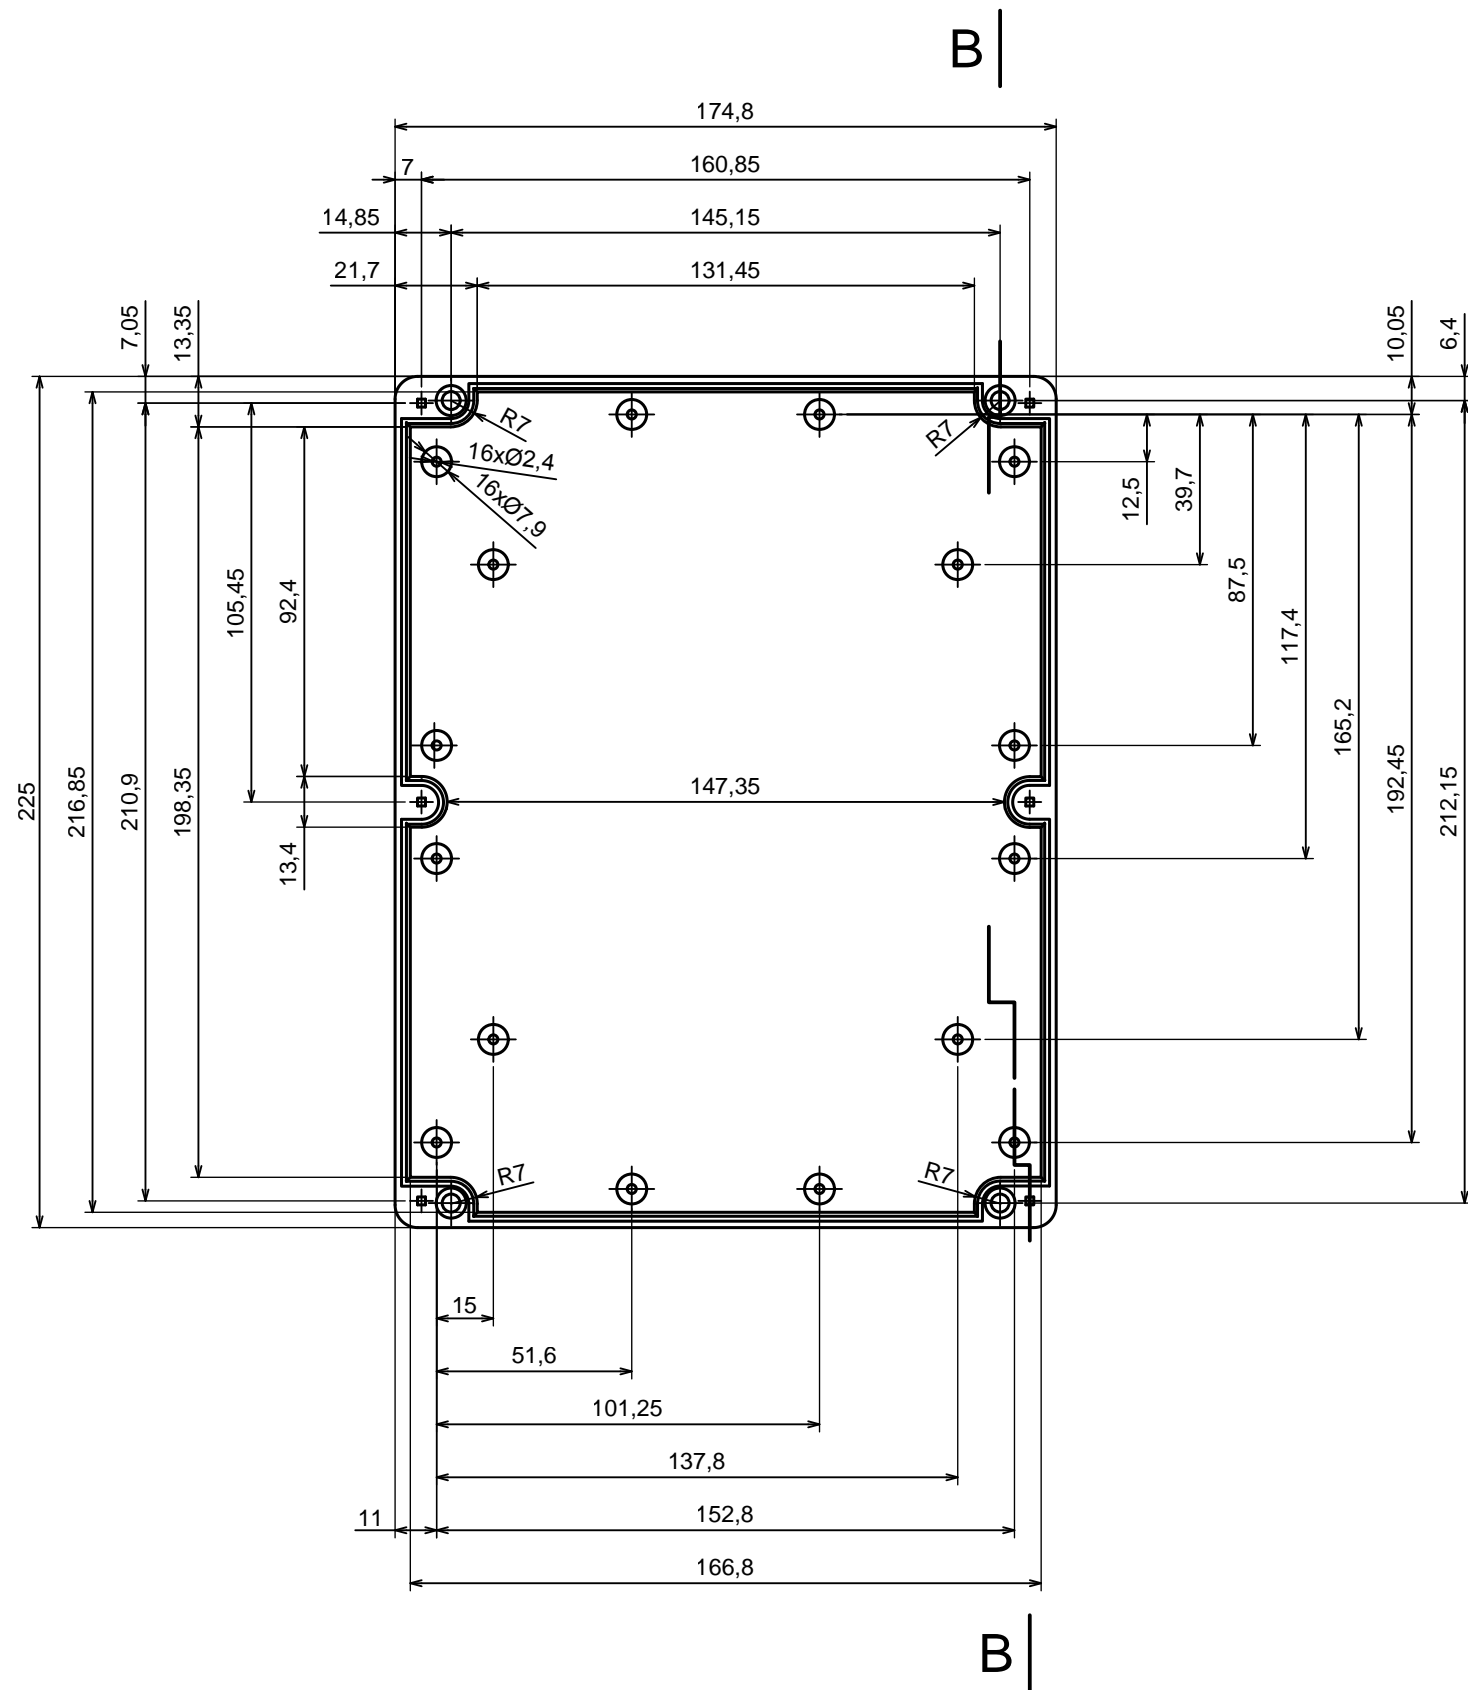

Typ: 79.8 x 174.8 x 225.0 mm

All rights reserved, Copyright Kradex 2016

Product model Enclosure Z90 - assembly

Format: A3 Material: PS, ABS

Scale 1:2 Tolerance: +/- 0.5

All rights reserved, Copyright Kradox 2016

Product model Enclosure Z90 - base

Format: A3 Material: PS, ABS

Scale 1:2 Tolerance: +/- 0.5

All rights reserved, Copyright Kradox 2016		
Product model	Enclosure Z90 - cover	
Format: A3	Material: PS, ABS	
Scale 1:2	Tolerance: +/- 0.5	