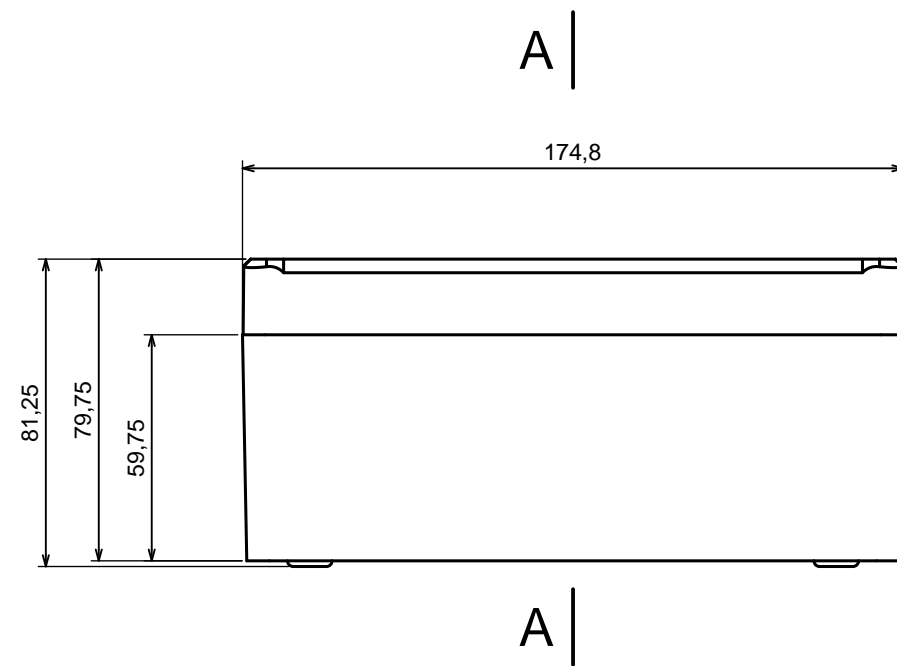

Typ: 79.8 x 174.8 x 225.0 mm

All rights reserved, Copyright Kradex 2016

Product model Enclosure Z90 - assembly

Format: A3 Material: PS, ABS

Scale 1:2 Tolerance: +/- 0.5

All rights reserved, Copyright Kradox 2016

Product model Enclosure Z90 - base

Format: A3 Material: PS, ABS

Scale 1:2 Tolerance: +/- 0.5

All rights reserved, Copyright Kradox 2016		
Product model	Enclosure Z90 - cover	
Format: A3	Material: PS, ABS	
Scale 1:2	Tolerance: +/- 0.5	